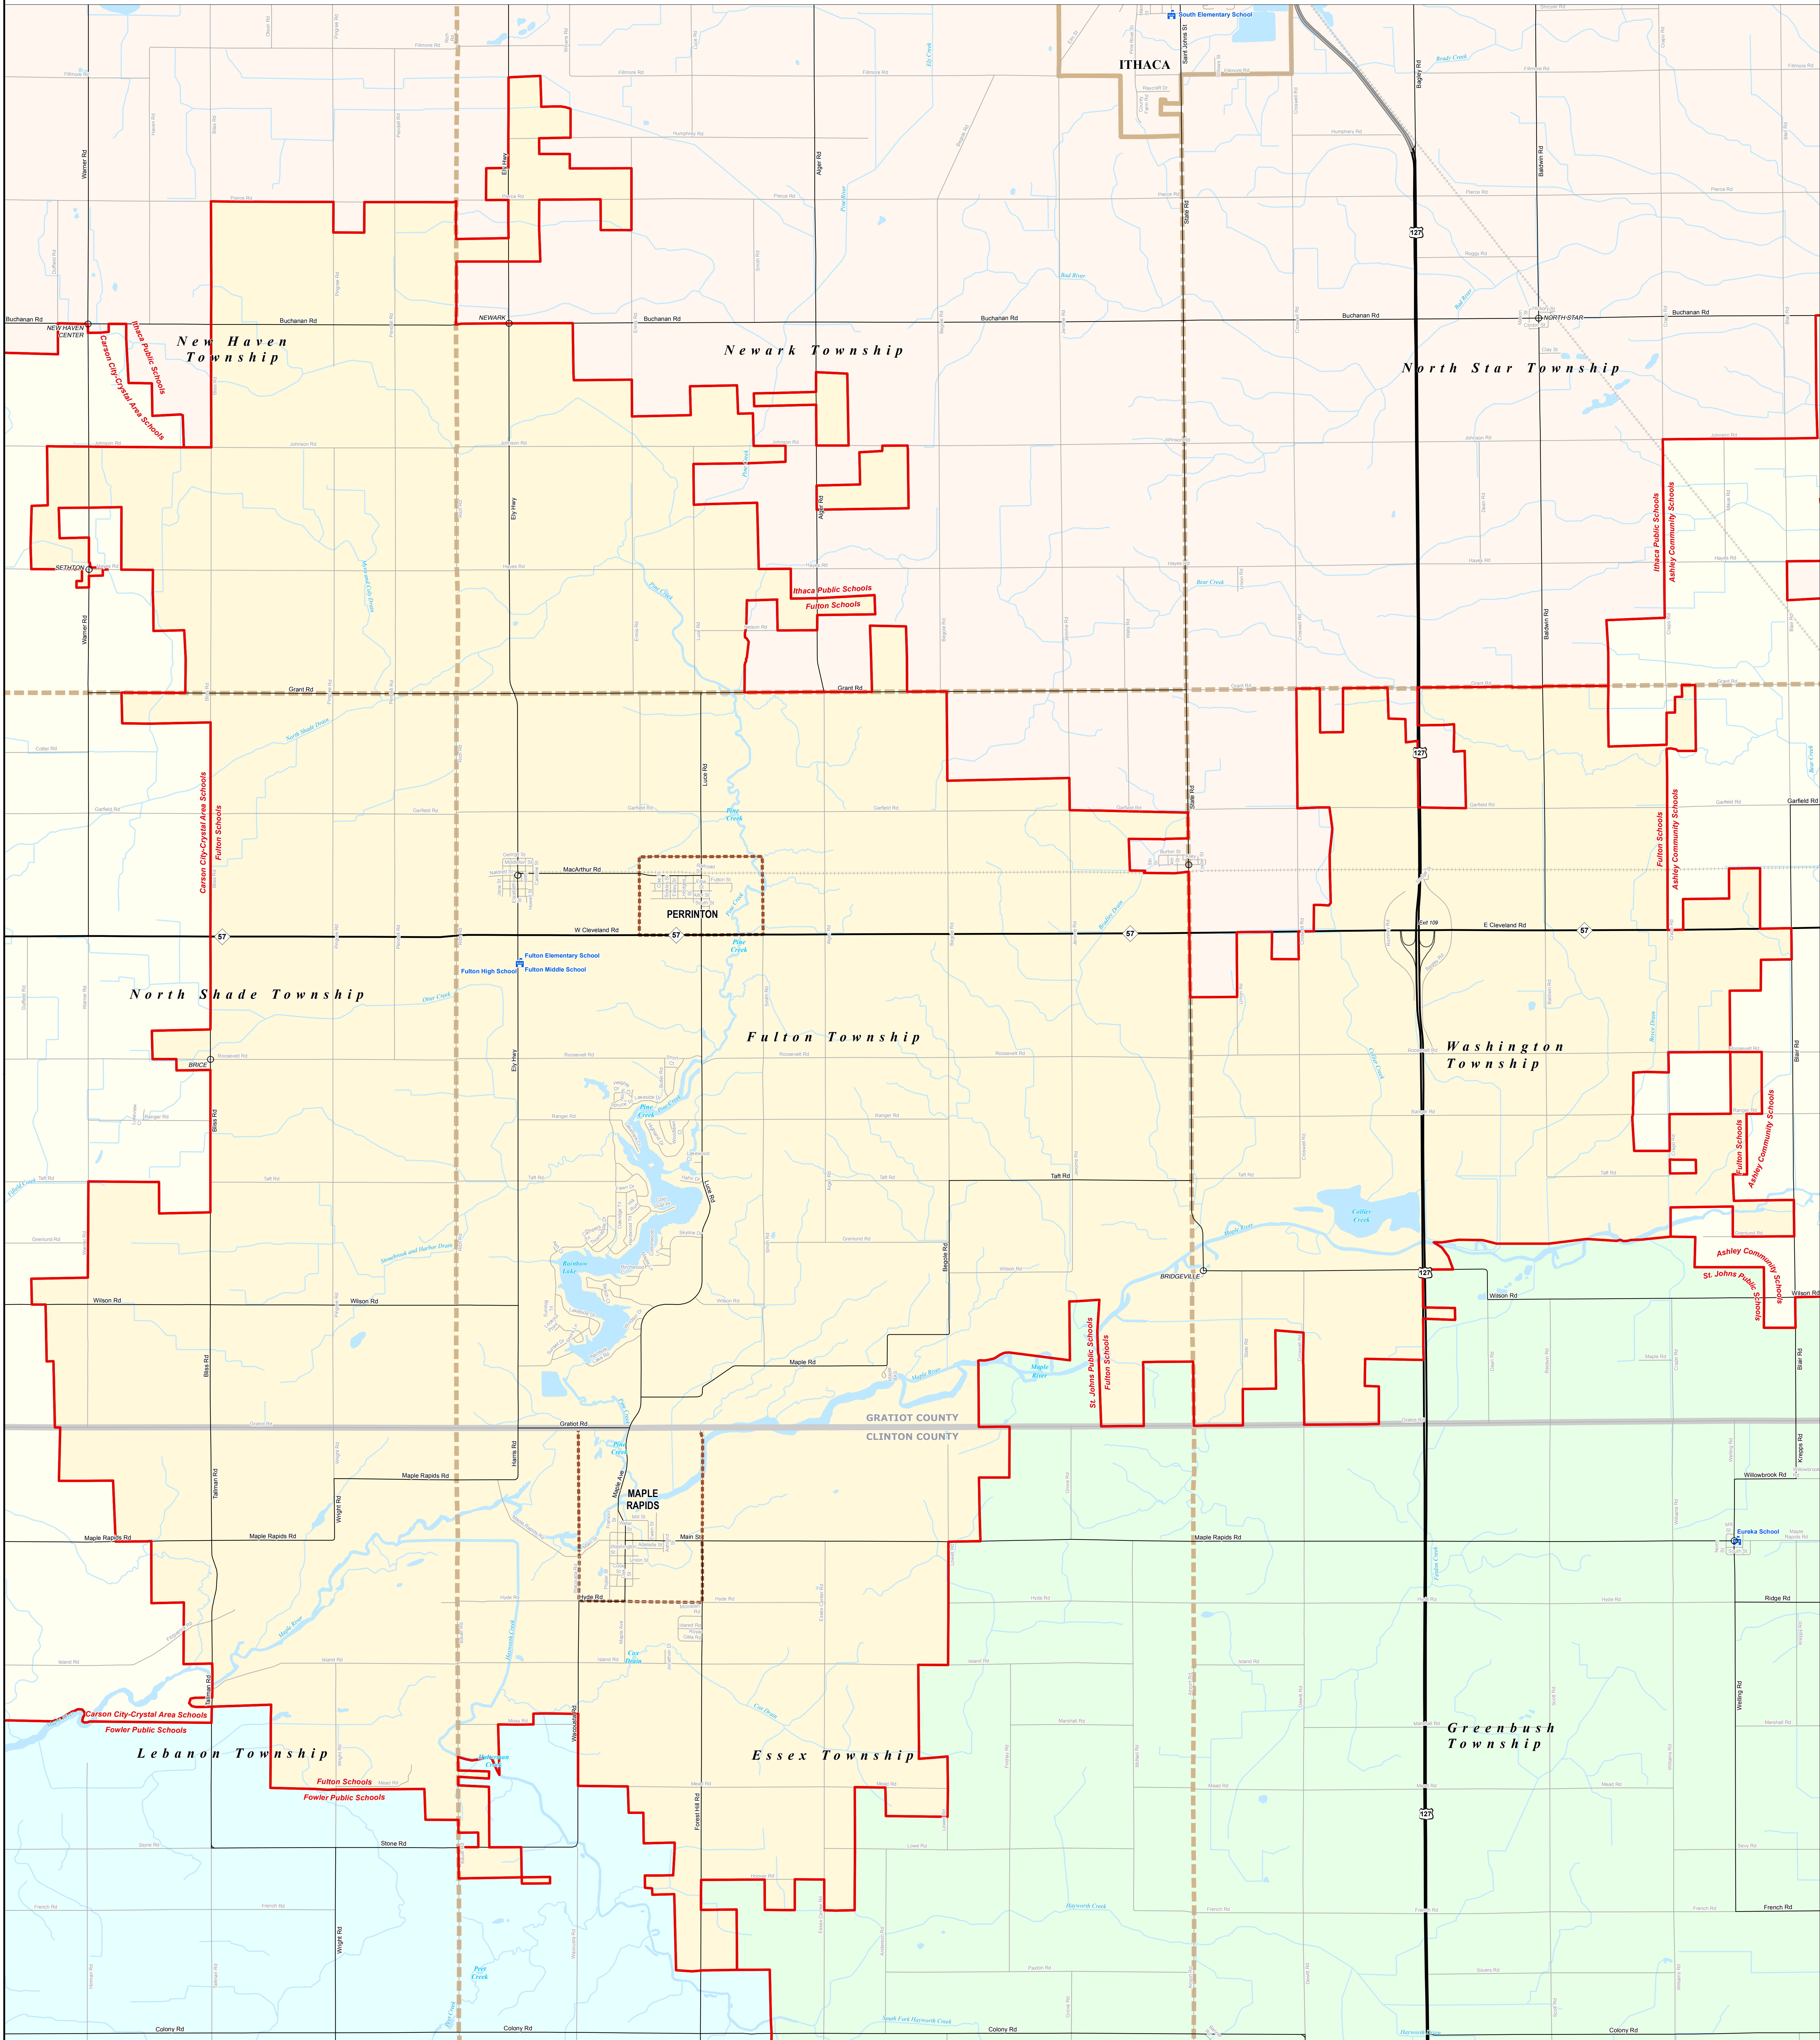

FULTON SCHOOLS

Gratiot-Isabella RESD

0 0.25 0.5 1 Miles

*Note: Non K-12 School Districts identified with Asterisk (*) in Name

11/14/13

Legend	
School District	Unincorporated Place
County	School
City	Water Feature
Township	River, Stream, or Drain
Village	Railroad
Census Designated Place	Freeway
	Highway
	Primary Road
	Local Road

Source: Michigan Geographic Framework, v13a